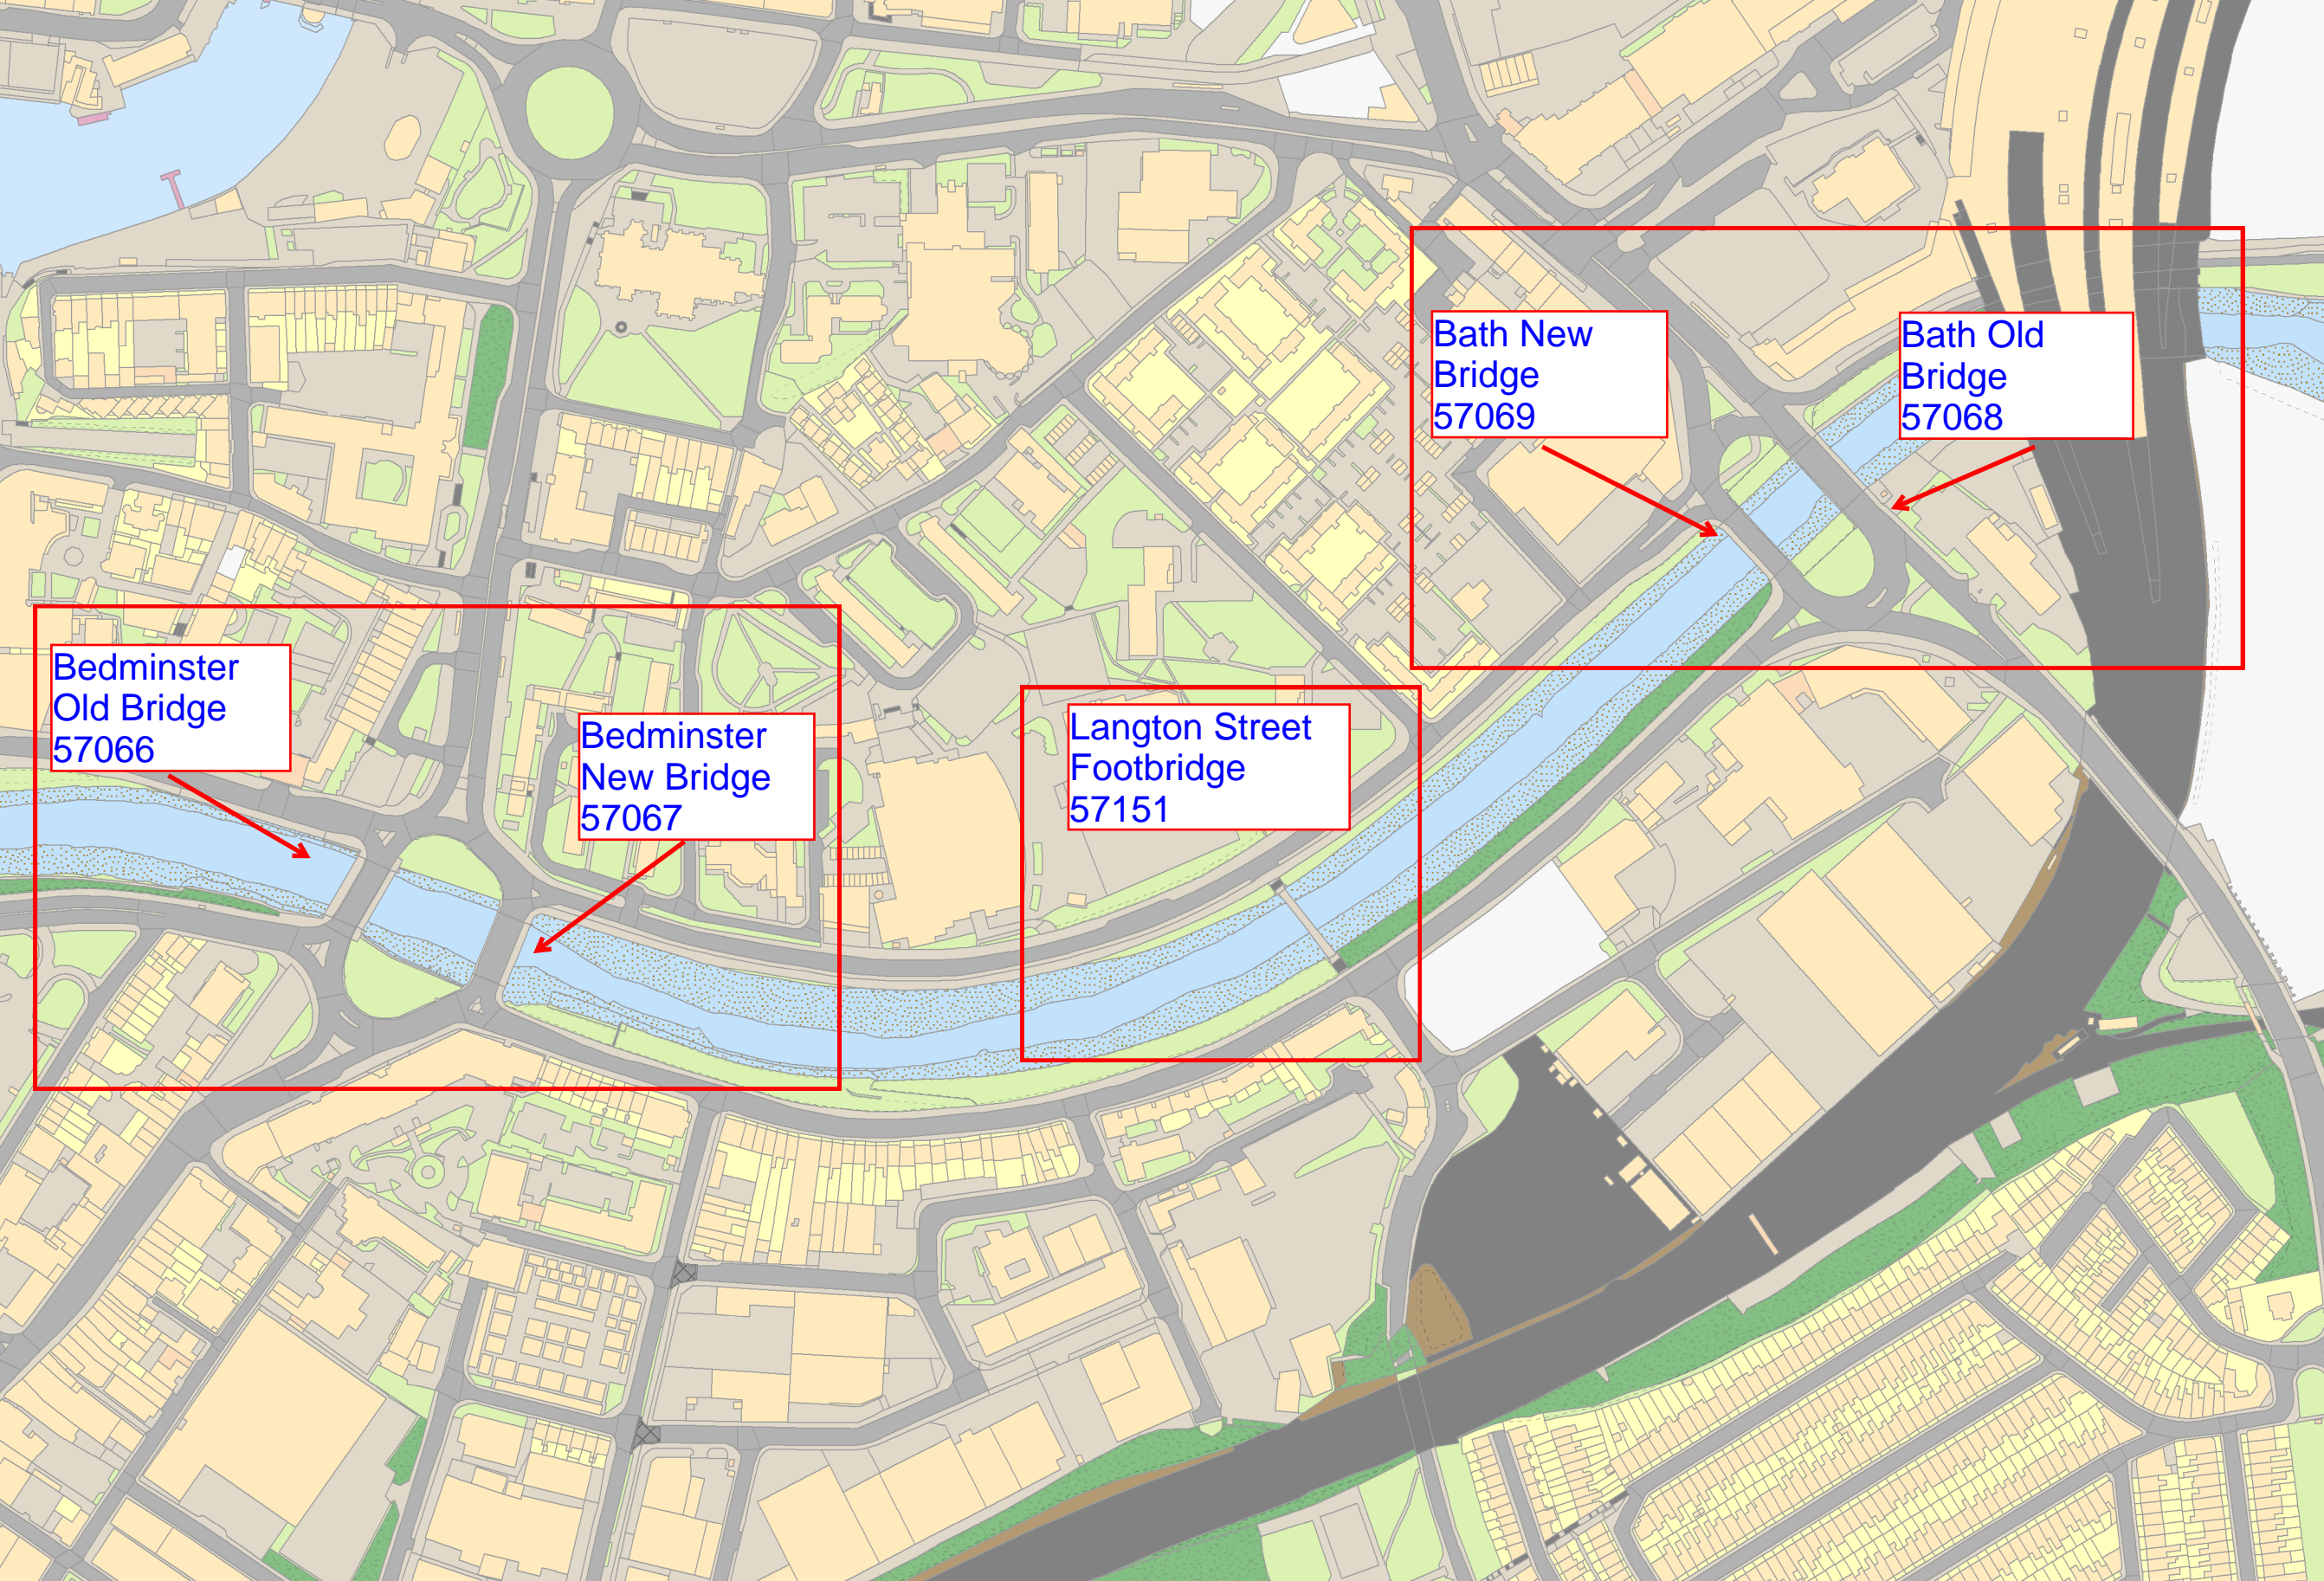

Vauxhall Bridge
57137

Gaul Ferry Bridge
57153

Bedminster
Old Bridge
57066

Bedminster
New Bridge
57067

Langton Street
Footbridge
57151

Bath New
Bridge
57069

Bath Old
Bridge
57068

Marsh Viaduct (St Philips Causeway) 67033

New Brislington Bridge 67103

Evans Park Footbridge 67106